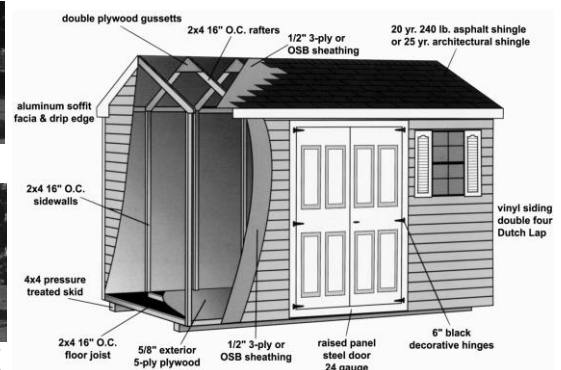

RAMPS [FURN-RAMP#]:	3' \$85
	4' \$110 5' \$140 , 6' \$160
ROOFING	
Reverse Gable on Cape with 3' Glass Door	\$1,300
Penthouse Roof with glass window	900
Tar Paper up to 10x16 [FURN-TAR1]	\$100
Tar Paper 10x16 & Larger [FURN-TAR2]	\$150
WINDOWS	
Small Window w/ Shutters [FURN-SHUTTER1]	\$130
Large Window w/ Shutters [FURN-SHUTTER2]	\$180
Sml-Lrg Win w/ Shutters [FURN-SHUTTER3]	\$60
Small Shutter (pair) [FURN-SHUTTER4]	\$30
Large Shutter (pair) [FURN-SHUTTER 5]	\$40
DOORS	
Single 3' Door [FURN-DOOR1]	\$350
Door W/Arched Glass WHITE ONLY [FURN-DOOR7]	\$450
Steel House Door w/Glass[FURN-DOOR2]	\$600
Double Door (4', 5', or 6') [FURN-DOOR3]	\$700
Overhead Door (9'x7') [FURN-DOOR4] & 12"OC	\$1,100
Overhead Door (8'x6' 6") [FURN-DOOR5] "	\$1,100
Glass in Overhead Door [FURN-DOOR6]	\$100
PORCH	
Porch-1Dr-1 Win-Post Rail [FURN-PORCH]	\$900
FLOOR	
Insulated Floor [FURN-FLOOR1]	\$0.70 sq ft
Double Floor PT [FURN-FLOOR2]	\$1.50 sq ft
Double Floor [FURN-FLOOR3]	\$1.25 sq ft
PT Floor [FURN-PTFLOOR]	\$1.40 sq ft
PT Joists [FURN-PTJOIST]	\$0.30 sq ft
12" OC, PT [FURN-OC1]	\$0.40 sq ft
12" OC [FURN-OC2] Included with overhead doors	\$0.30 sq ft
VENTS	
Pair Vents [FURN-VENT1]	\$30
Ridge Vents [FURN-VENT2]	\$10 / ft
Soffit Vents [FURN-VENT3] N/A IN MINIBARN	\$25
Mumfred Vents [FURN-VENT4]	\$65
EXTRAS	
Partitions/Lofts/Shelves [FURN-PLS]	\$4.00 sq ft
Flower Boxes [FURN-FLOWER]	\$60
Cupola Vinyl [FURN-CUPOLA]	\$195

QUAKER

DUTCH BARN

GARAGE

CAPE

MINI BARN

COTTAGE W/PORCH

STANDARD SHED INCLUDES ONE DOUBLE DOOR, TWO WINDOWS W/SHUTTERS, ARCHITECTURAL SHINGLES, PAIR OF GABLE VENTS. DELIVERY INCLUDE D WITHIN 60 MILE RADIUS OF STORE