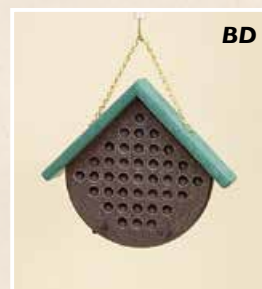

Item CB-98 • Size: 5"w x 13.5"h • Hole Size: 1 1/2"
Easily mounts anywhere with 2 screws.

Available Colors

Box: WR, Cedar, Ivory, Dark Gray
Roof: Cherry Wood, Turf Green, Black, Tudor Brown, Navy Blue, Dark Gray

**Easy Open
with Aluminum
Pin on Side**

Peanut Butter Feeder

Item HS-50 • Size: 9"w x 8"h
Apply peanut butter into holes and feed the birds.

**Available in
Assorted Colors**

Wren House

Item HS-70 • Size: 7¼" w x 7" h • Hole Size: 1 ⅛"