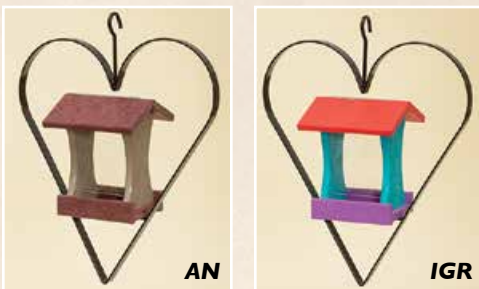

**Easy Open
with Aluminum
Pin on Side**

Peanut Butter Feeder

Item HS-50 • Size: 9"w x 8"h
Apply peanut butter into holes and feed the birds.

**Available in
Assorted Colors**

Wren House

Item HS-70 • Size: 7¼" w x 7" h • Hole Size: 1 ⅛"

Bottom comes off for easy clean-out

Wren House with Heart

Item HS-71

Heart Size:
16" w x 20" h

Mini Bird Feeder w/Heart

Item HS-61

Heart Size:
16" w x 20" h

Mini Bird Feeder

Item HS-60

Size: 7" w x 8½" h
Feed Capacity:
1 quart

Suet Feeder

Item HS-97 • Size: 12" w x 4" h

Holds 2 suet cakes.

Mailbox

Item MT-81 • Size: 22"l x 11"w x 12"h
Durable, screw constructed, made with all poly.