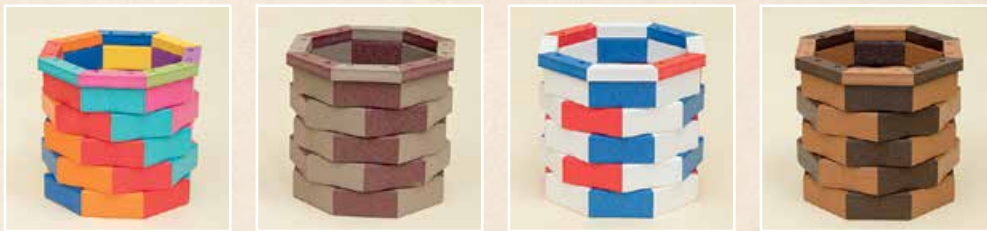

Flower Planters

Item FP-15 • Size: 10"h x 9.5"w