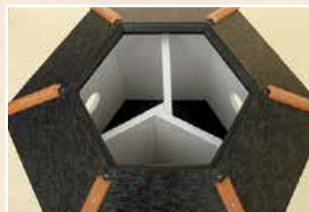

Small Hexagon Bird Feeder

Item PM-92 • Size: 16"w x 21"h • Feed Capacity: 4 quarts

Item HS-92

3 Hole Hexagon Birdhouse

Item PM-93 • Size: 16"w x 21"h • Hole Size: 1 1/2"

Item HS-93

Classic Hexagon Bird Feeder