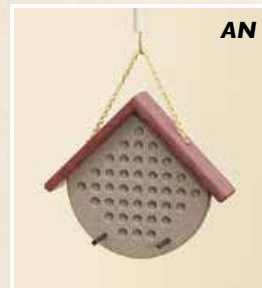

Bluebird House

Item FM-99 • Size: 4.5"w x 13"h • Hole Size: 1 1/2"

**All Colors Available
in Roof and Base**

*Easy open roof
with mounting
hardware and
instructions, vents
and drain holes.*

Classic Bluebird House

Item CB-98 • Size: 5"w x 13.5"h • Hole Size: 1 1/2"
Easily mounts anywhere with 2 screws.

Available Colors

Box: WR, Cedar, Ivory, Dark Gray
Roof: Cherry Wood, Turf Green, Black, Tudor Brown, Navy Blue, Dark Gray

**Easy Open
with Aluminum
Pin on Side**

Peanut Butter Feeder

Item HS-50 • Size: 9"w x 8"h
Apply peanut butter into holes and feed the birds.

**Available in
Assorted Colors**

Wren House

Item HS-70 • Size: 7¼" w x 7" h • Hole Size: 1 ⅛"