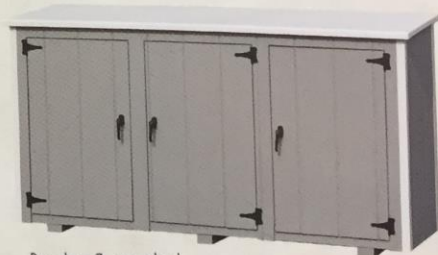

Large

Extra large

Trash Can Sheds

Jumbo 2-can shed
with clay-colored PVC lid

Large 2-can shed
with PVC lid

Regular 3-can shed
with PVC lid

Options

Standard adult door
on painted buildings